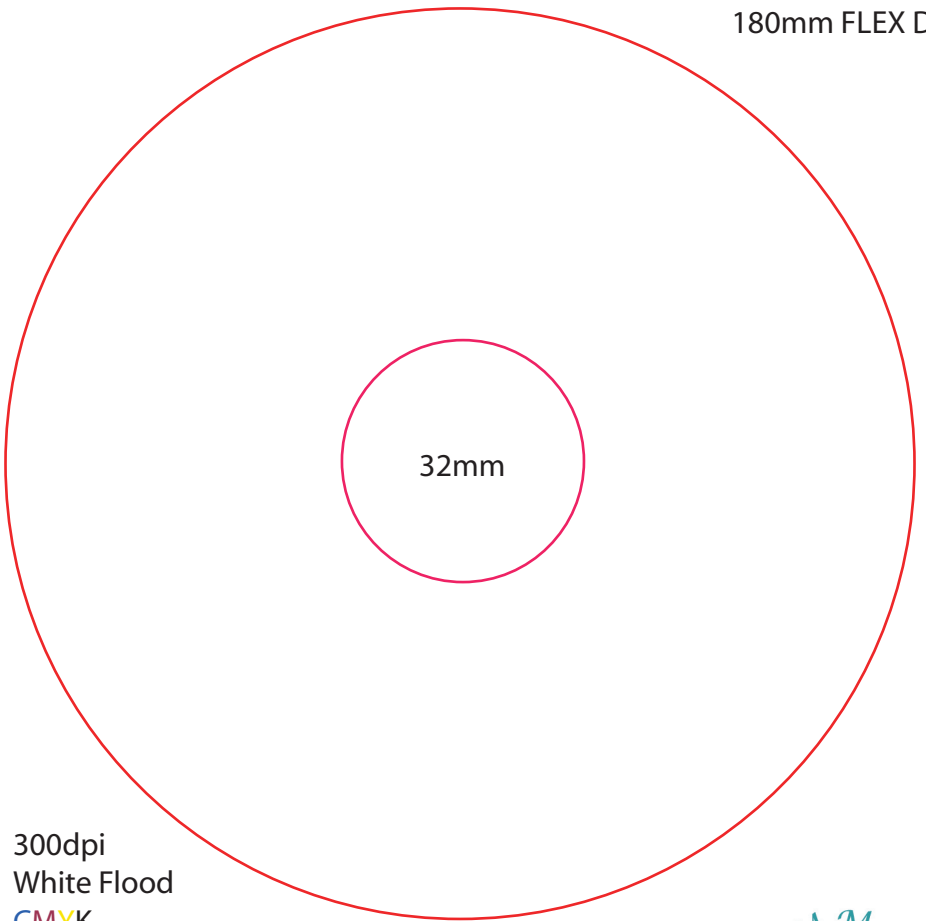

180mm FLEX DVD

300dpi
White Flood
CMYK